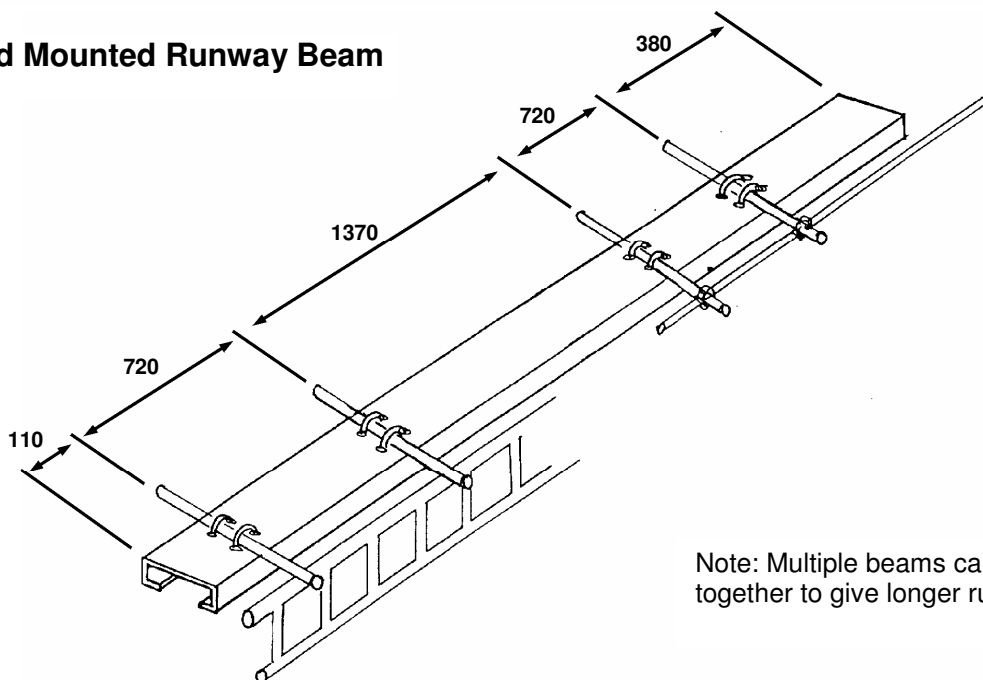

BETA RUNWAY BEAM (BETA 1000)

A Frame Mounted Runway Beam
Ballast boxes not available with
1000kg swl. A Frames to be
bolted down

Scaffold Mounted Runway Beam

Note: Multiple beams can be bolted
together to give longer runway beam