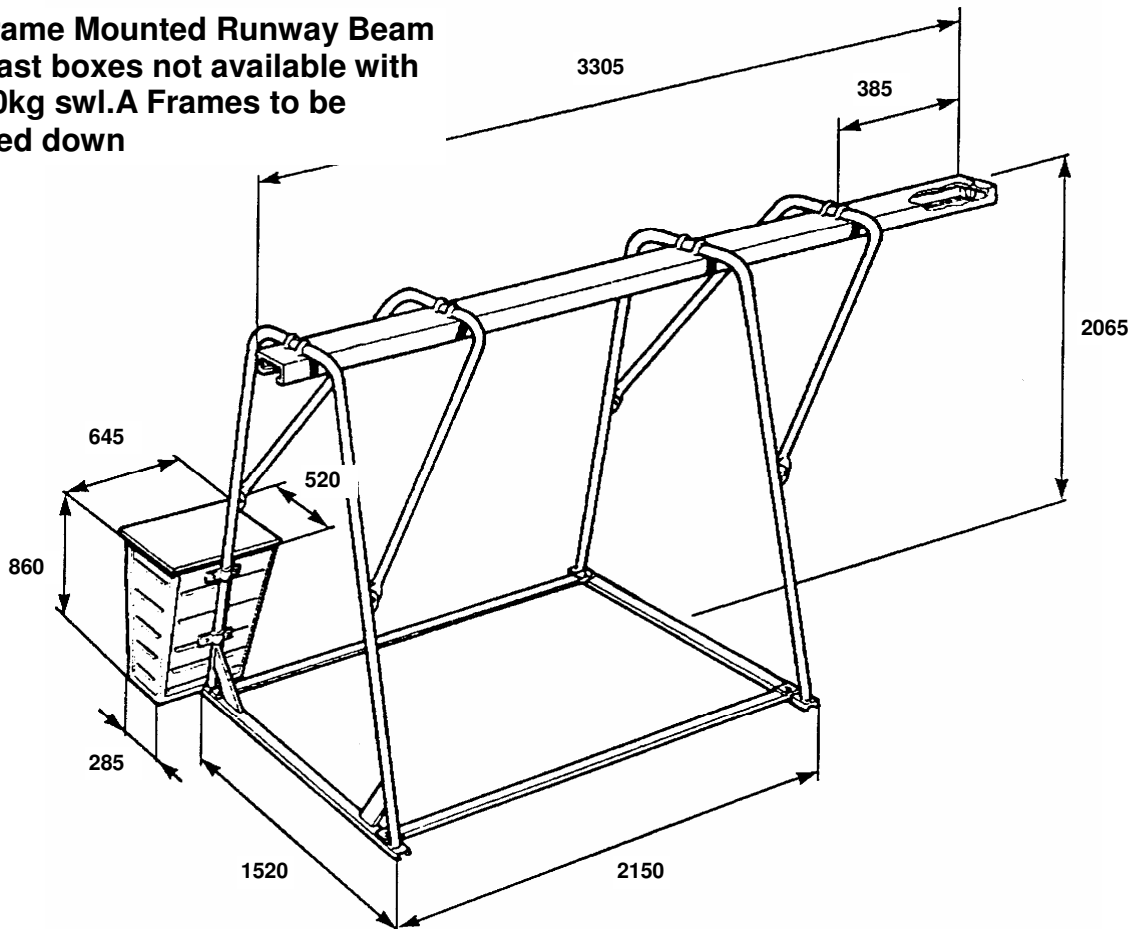

BETA RUNWAY BEAM (BETA 1000)

A Frame Mounted Runway Beam
Ballast boxes not available with
1000kg swl. A Frames to be
bolted down

Scaffold Mounted Runway Beam

Note: Multiple beams can be bolted
together to give longer runway beam