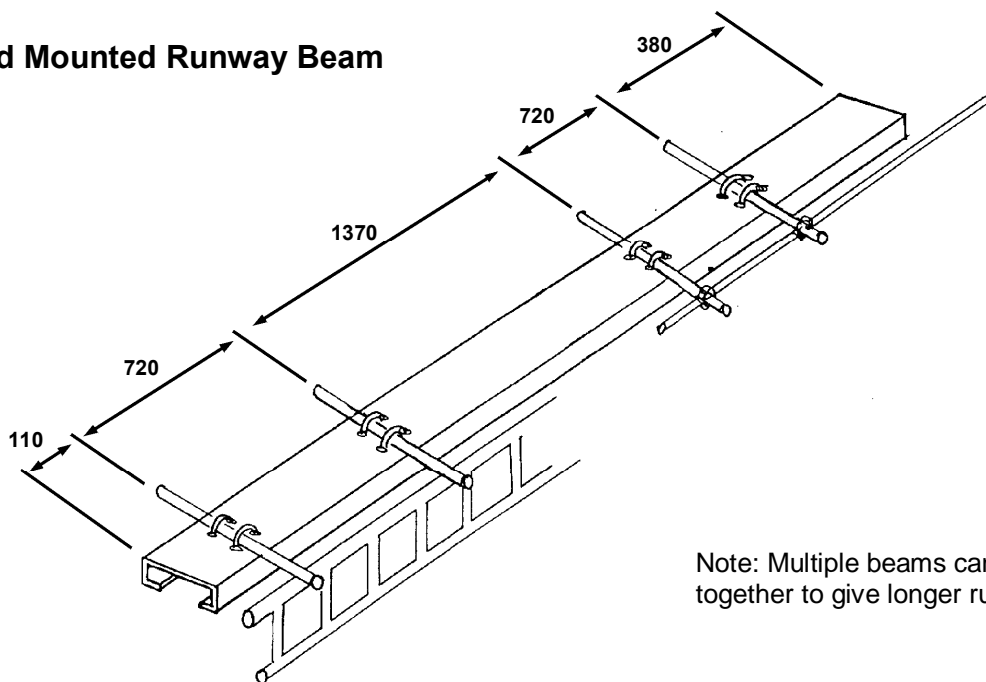

BETA RUNWAY BEAM (BETA 300)

A Frame Mounted Runway Beam

Scaffold Mounted Runway Beam

Note: Multiple beams can be bolted together to give longer runway beam

LONDON
HOIST
LTD

RIFLE STREET - LONDON - E14 6PB
TEL : 0207 5384833 - FAX : 0207 5153593
www.londonhoist.co.uk - info@londonhoist.co.uk