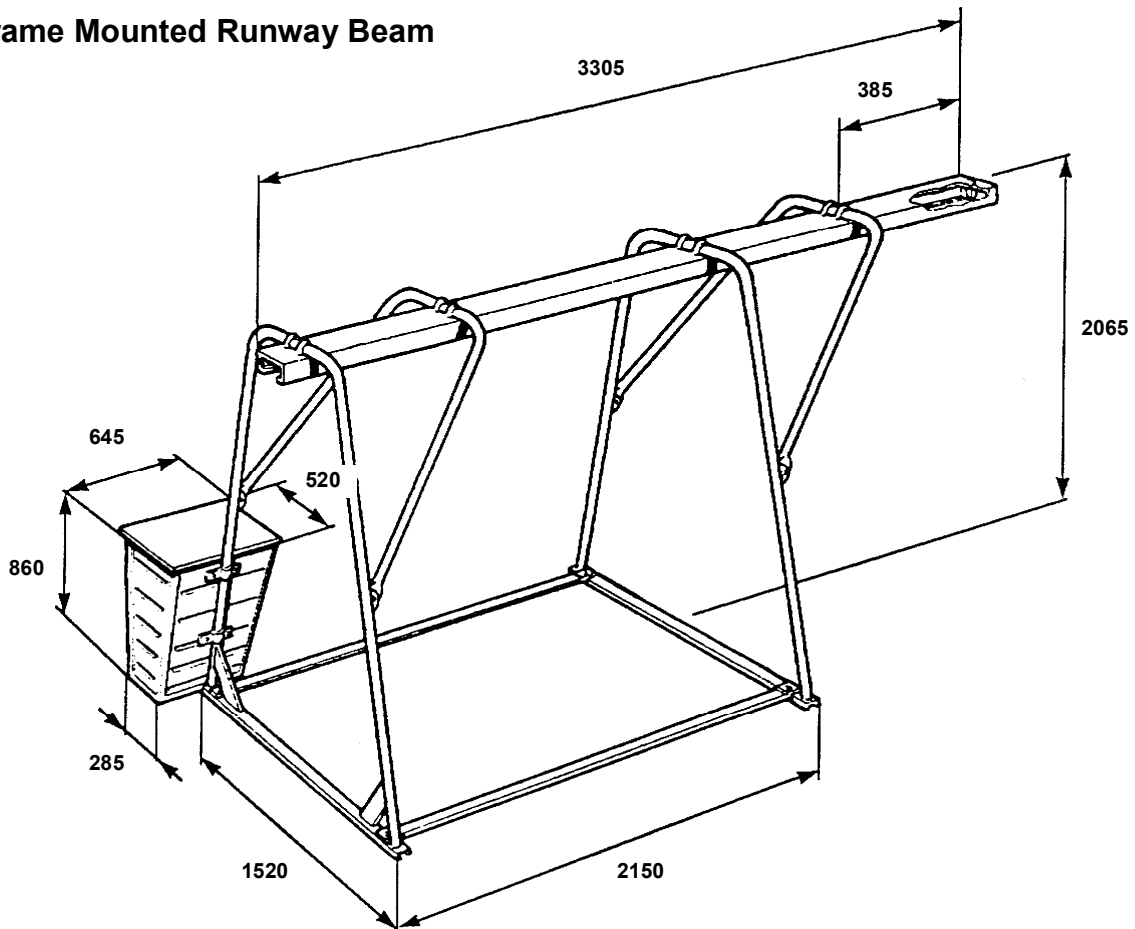

BETA RUNWAY BEAM (BETA 300)

A Frame Mounted Runway Beam

Scaffold Mounted Runway Beam

Note: Multiple beams can be bolted together to give longer runway beam

LONDON
HOIST
LTD

RIFLE STREET - LONDON - E14 6PB
TEL : 0207 5384833 - FAX : 0207 5153593
www.londonhoist.co.uk - info@londonhoist.co.uk